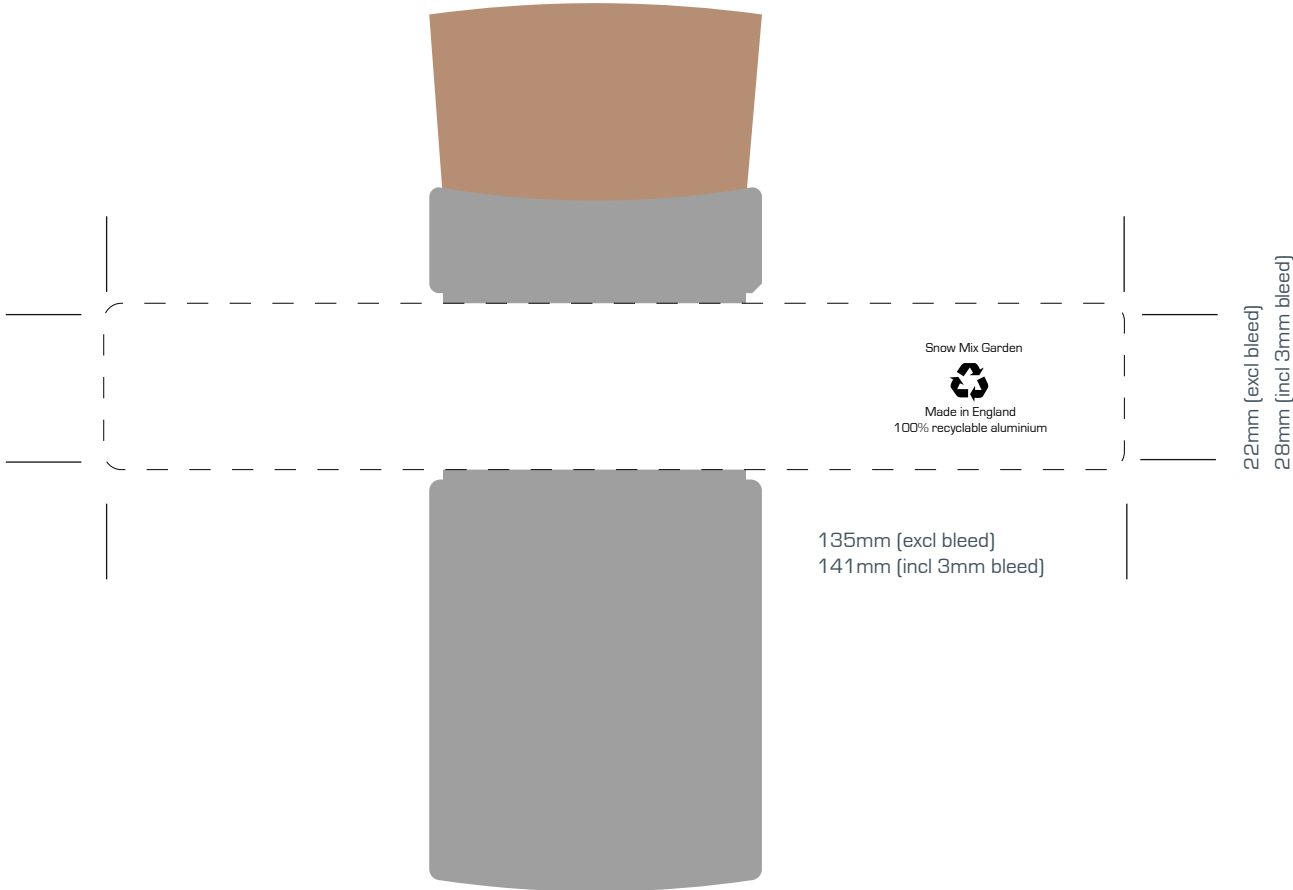

Silver Desktop Garden - Snow Mix

Design will be printed on a white label.

This product contains Snow Mix.

COLOURS

Please note if no colour reference is supplied we will print full colour digital direct from the artwork file supplied.